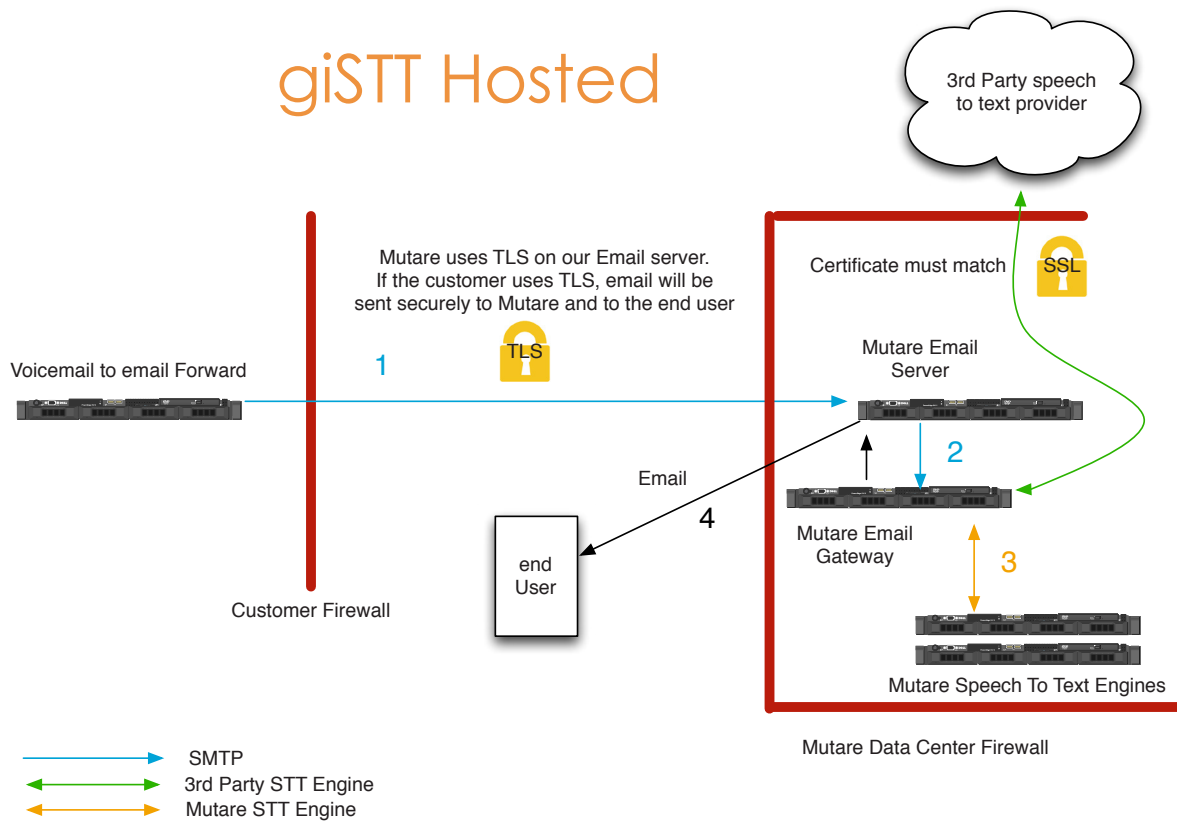

EVM3 with Cisco with giSTT Cloud

Date: 05/30/2016

* Mutare Confidential

giSTT Hosted

Date: 04/30/2015

* Mutare Confidential