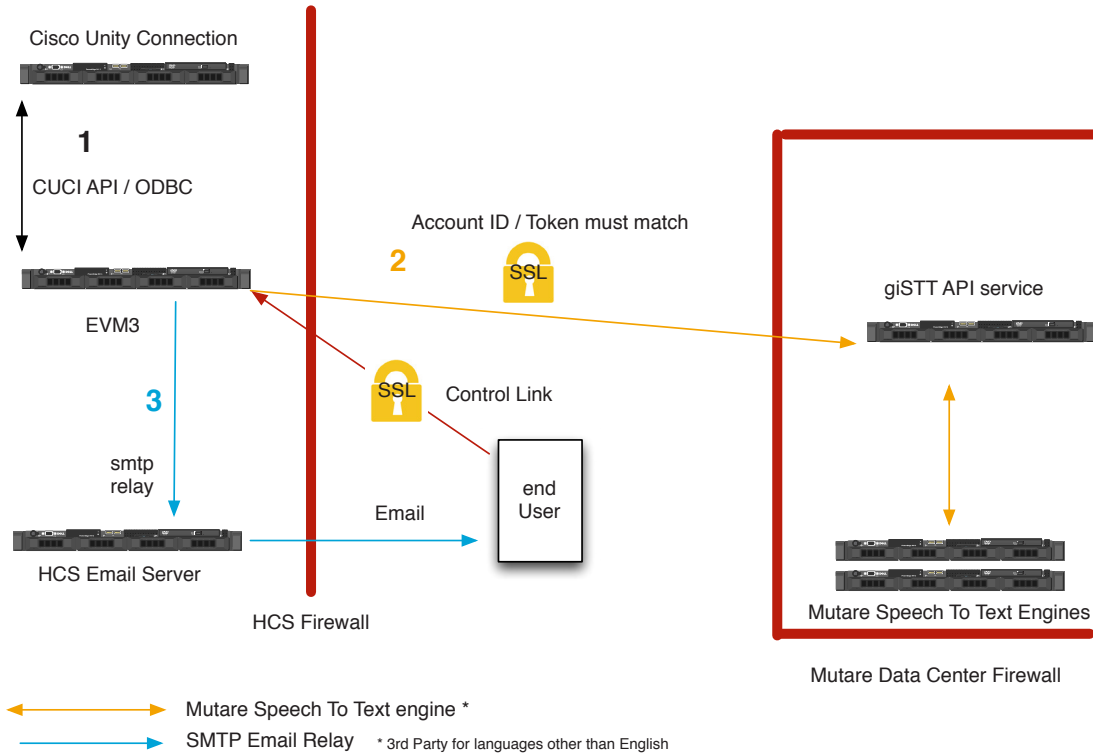

EVM3 with Cisco with giSTT Cloud

Date: 05/30/2016

* Mutare Confidential

giSTT Hosted

Date: 04/30/2015

* Mutare Confidential